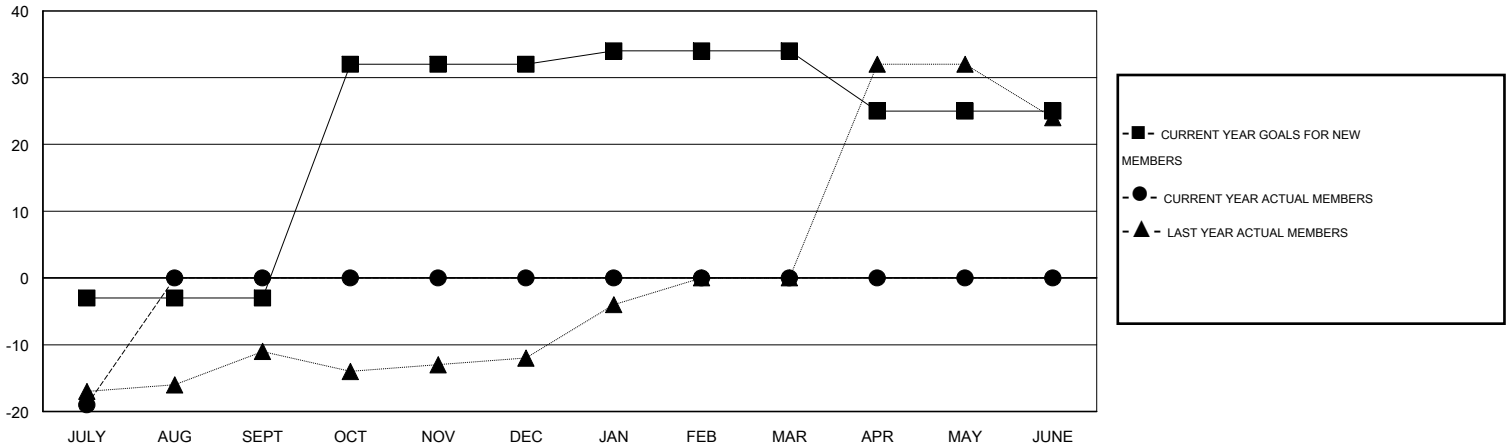

MONTHLY MEMBERSHIP PROGRESS REPORT

District 122

Results as of: 7/31/2015

GMT: MIKLOS HORVATH

LOCATION CZECH REPUBLIC

GMT CA 4

Clubs					Members				
RESULTS FOR 2015-2016					RESULTS FOR 2015-2016				
QUARTER	NEW CLUB GOAL	NEW CLUBS	DROPPED CLUBS	NET GAIN/LOSS	QUARTER	NEW MEMBER GOAL	CHARTER AND NEW MEMBERS ADDED	DROPPED MEMBERS	NET GAIN/LOSS
JULY/AUG/SEPT	0	0	0	0	JULY/AUG/SEPT	-3	4	23	-19
OCT/NOV/DEC	1	0	0	0	OCT/NOV/DEC	35	0	0	0
JAN/FEB/MAR	0	0	0	0	JAN/FEB/MAR	2	0	0	0
APR/MAY/JUNE	0	0	0	0	APR/MAY/JUNE	-9	0	0	0

GOALS AND ACTUAL NEW CLUBS CUMULATIVE

GOALS AND ACTUAL MEMBERS CUMULATIVE

DROPPED CLUBS: 0	3 CLUBS OF 42 ADDED 1 OR MORE NEW MEMBERS	<u>GENDER DISTRIBUTION</u>	
<u>DROPPED MEMBERS</u>		MALE	691 (76.95%)
DECEASED	0	FEMALE	207 (23.05%)
CLUB CANCELLED	0	FAMILY UNIT MEMBERS 20	
OTHER	23	HEAD OF HOUSEHOLD 10	
TOTAL	23	NON-HEAD OF HOUSEHOLD 10	